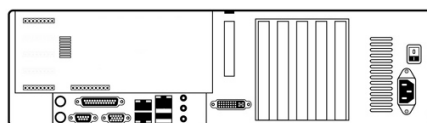

Features:

- Operating system Windows XP
- DVD-R/RW writer
- 1000 Mbit LAN interface
- HDD capacity min. 160 GB
- 3 external USB 2.0 ports
- Mouse and keyboard included
- Integrated software PView, PGuard, SmartGUI advance
- Smooth video display in up to 4 splits with high image quality
- Software protected by USB dongle
- Numerous hard and software options

Options

- Expansion of hard disk capacity
- Raid 1 (only with 2 HDDs)
- Dual Head VGA card (+ max. 4 monitors)
- Terminal Adapter, jog shuttle
- 19" mounting kit
- Software Autobackup

Item number

- 200.304